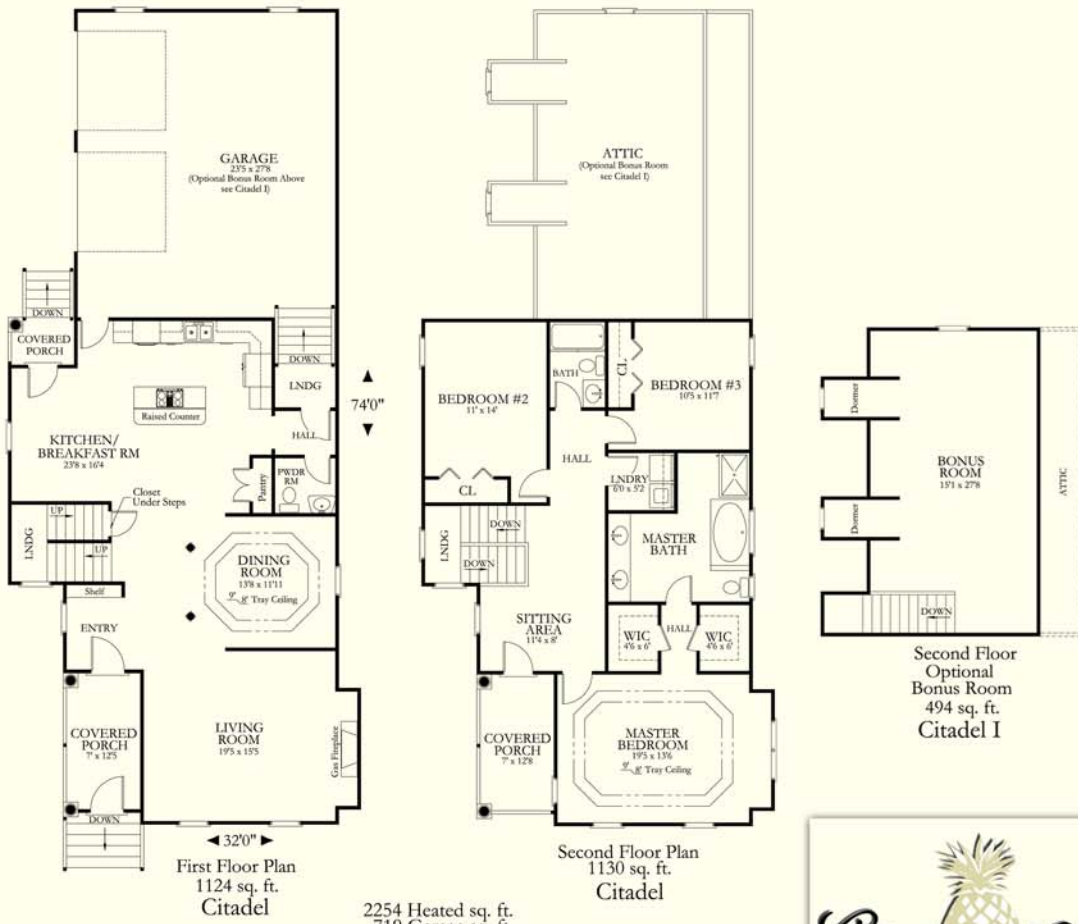

# • The Citadel •

2254 Heated sq. ft.  
719 Garage sq. ft.  
204 Porch sq. ft.  
3177 Total sq. ft.