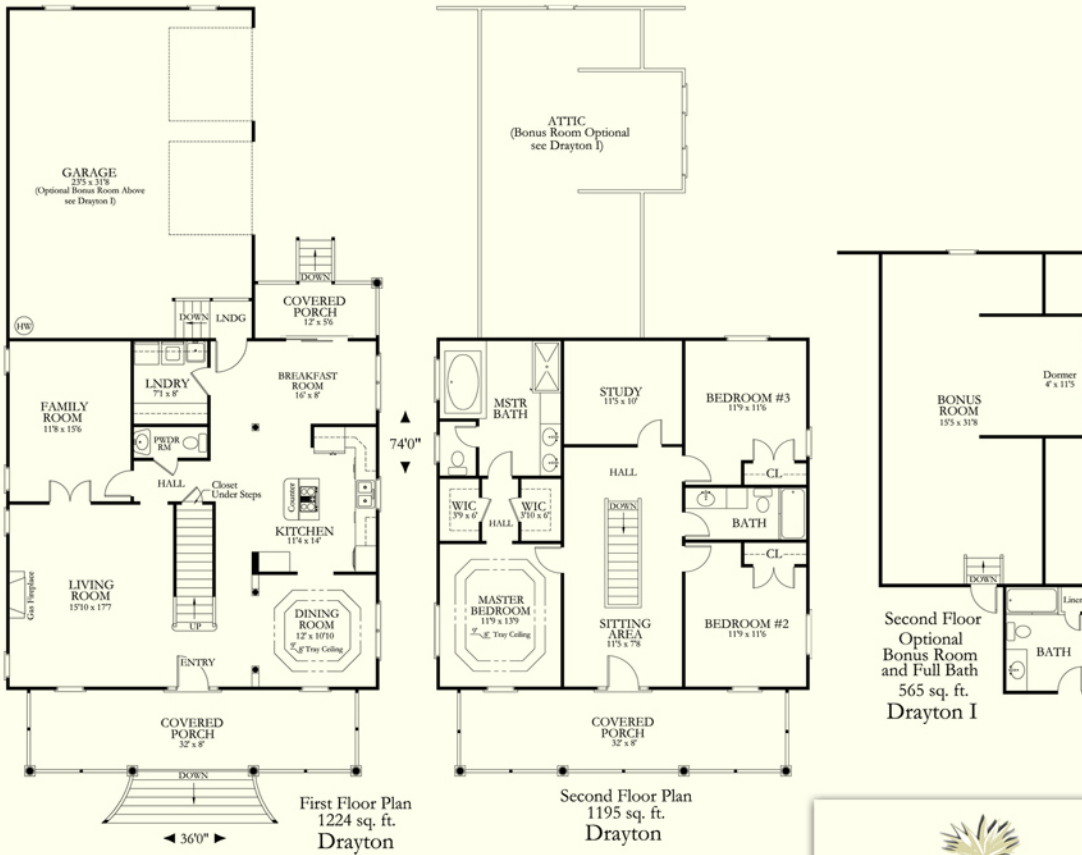

• The Drayton •

2419 Heated sq. ft.
766 Garage sq. ft.
578 Porch sq. ft.
3763 Total sq. ft.